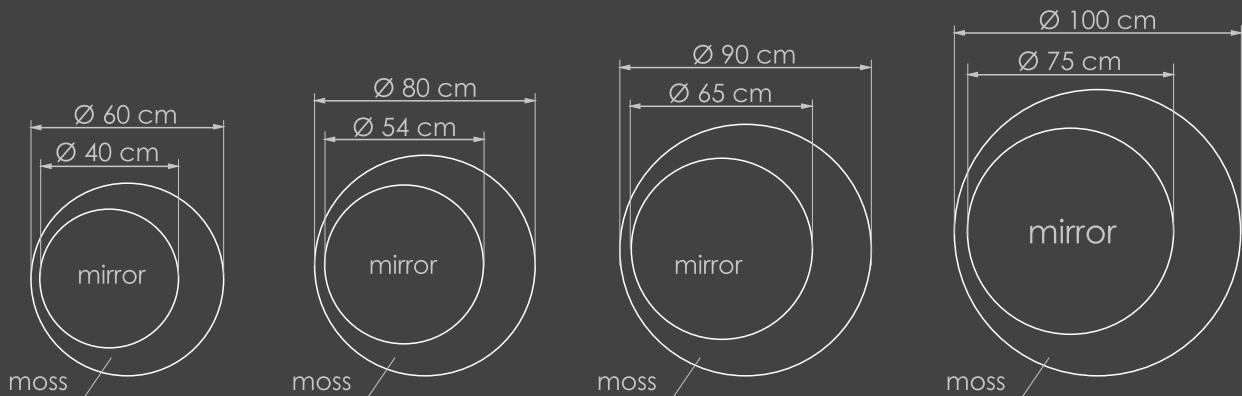

- ✓ Ellipsoid diameter - 60cm/80cm/90cm/100cm:

on request any size and colour

produced in EU

**MAINTENANCE-FREE**

**ENVIRONMENTALLY  
EKO FRIENDLY**

**HYPOALLERGENIC**