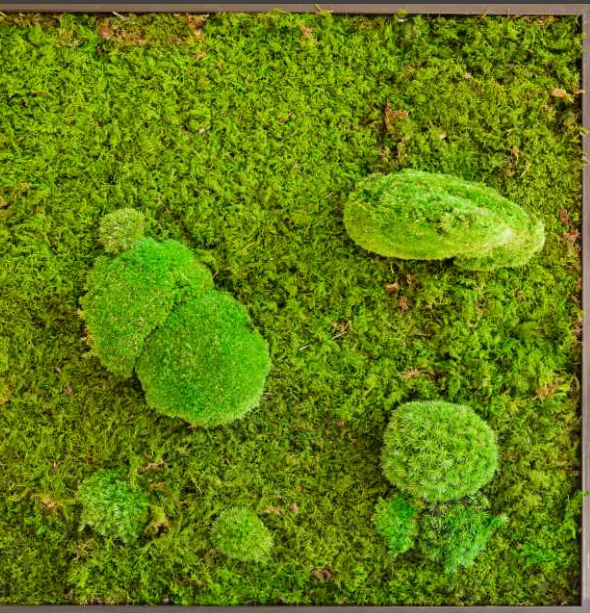

# BALL WITH FERN MOSS

rectangular picture

- ✓ rare preserved material - Ball with Fern Moss
- ✓ frame made from wood - Ash wood or Oak wood or aluminium
- ✓ wood colours:  Black  Brown dark  Brown light  White
- ✓ aluminium colours:  Black  White  Silver
- ✓ size - square frames - 40 x 40 cm | 60 x 40 cm | 80 x 40 cm | 70 x 50 cm | 80 x 80 cm | 120 x 60 cm | 160 x 80 cm | 100 x 100 cm
- ✓ on request any size and colour
- ✓ produced in EU