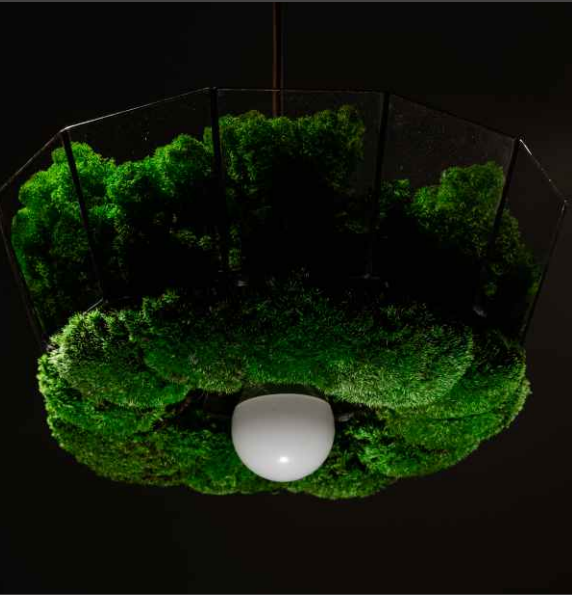

MOSS LAMP BALL AND REINDEER (LICHEN) MOSS

- ✓ rare preserved material - Ball and Reindeer (Lichen) moss
  On request - Ball, Provence, Reindeer (Lichen), Preserved plants (more than 40 kinds), Flat

- ✓ handmade moss lamp made of stained glass with retro patron
- ✓ size - 34 cm x 13cm
- ✓ on request any size
- ✓ produced in EU

MAINTENANCE-FREE

**ENVIRONMENTALLY
EKO FRIENDLY**

HYPOALLERGENIC